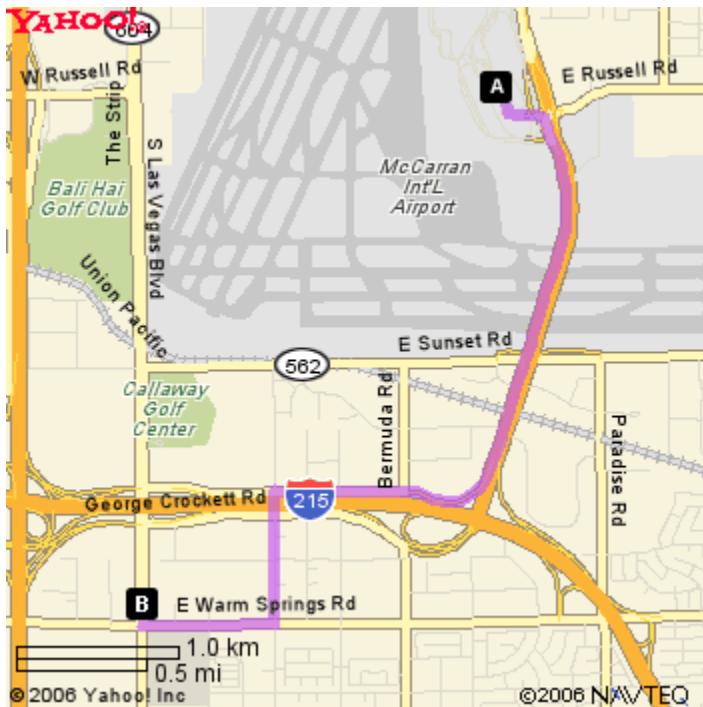

Starting from: **A** Mc Carran International Airport LAS, Las Vegas, NV

Arriving at: **B** 7200 Las Vegas Blvd S, Las Vegas, NV 89119-4020

Distance: 3.6 miles Approximate Travel Time: 7 mins

Your Directions

1.	Start going toward the AIRPORT EXIT - go 0.2 mi
2.	Continue on E RUSSELL RD - go < 0.1 mi
3.	Turn R toward I-15/I-215 - go 0.2 mi
4.	Merge onto PARADISE RD - go 1.2 mi
5.	Take the I-215 WEST exit onto HIDDEN WELL RD - go 0.9 mi
6.	Turn L on GILESPIE ST - go 0.5 mi
7.	Turn R on E WARM SPRINGS RD - go 0.5 mi
8.	Turn R on S LAS VEGAS BLVD - go 0.1 mi
9.	Arrive at 7200 LAS VEGAS BLVD S, LAS VEGAS , on the R

Your Full Route

Your Destination

Address:
 7200 Las Vegas Blvd S
 Las Vegas, NV 89119-4020